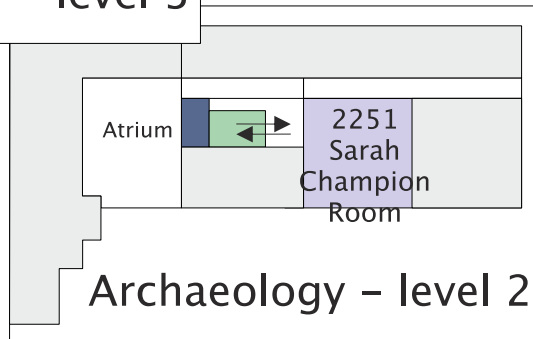

UNIVERSITY OF
Southampton
CAA2012 Floor plan

- Sessions
- Lift
- Security desk
- Toilets
- Exhibition
- Stairs
- Lunch and drinks
- Left luggage

Highfield Road

Car park

ENTRANCE →

REGISTRATION

ENTRANCE ↑

← ENTRANCE