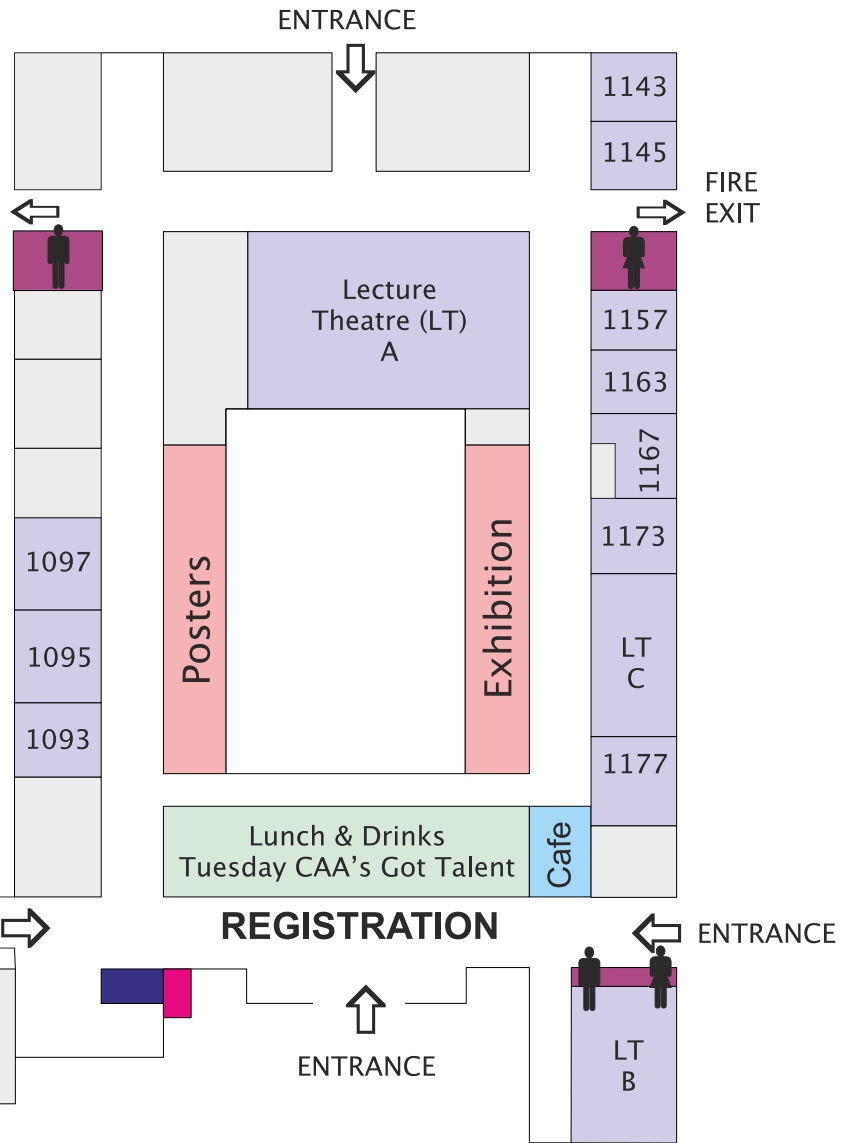

UNIVERSITY OF
Southampton
CAA2012 Floor plan

- Sessions
- Lift
- Security desk
- Toilets
- Exhibition
- Stairs
- Lunch and drinks
- Left luggage

Highfield Road

Car park

ENTRANCE →

REGISTRATION

ENTRANCE ↑

← ENTRANCE